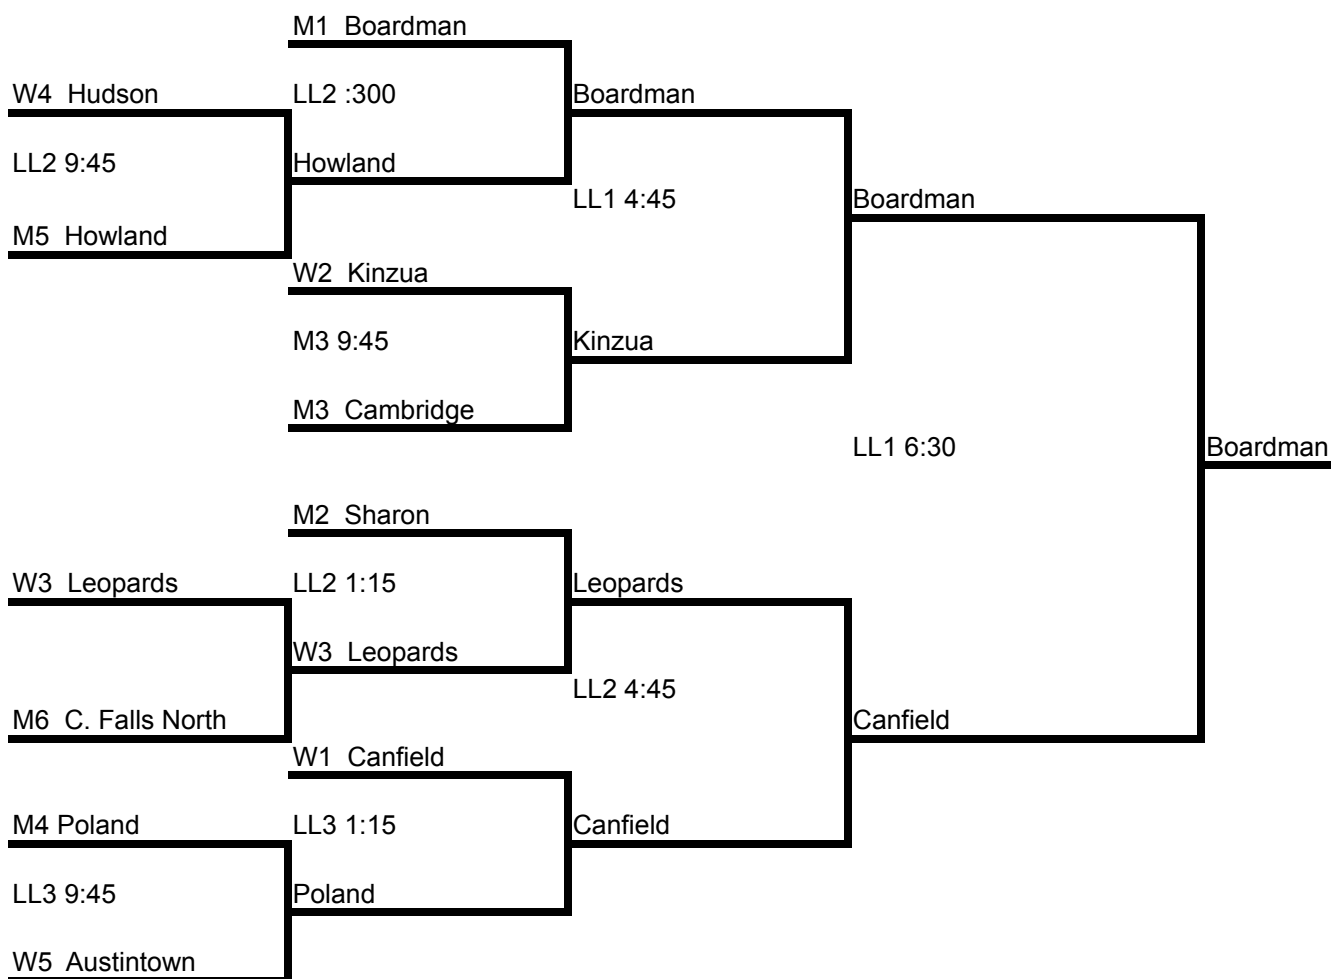

# 2017 10-11 Division SUNDAY BRACKET

## POOL PLAY

#### Maroon

- 17. Howland
- 18. C. Falls North
- 19. Cambridge
- 20. Sharon
- 21. Boardman