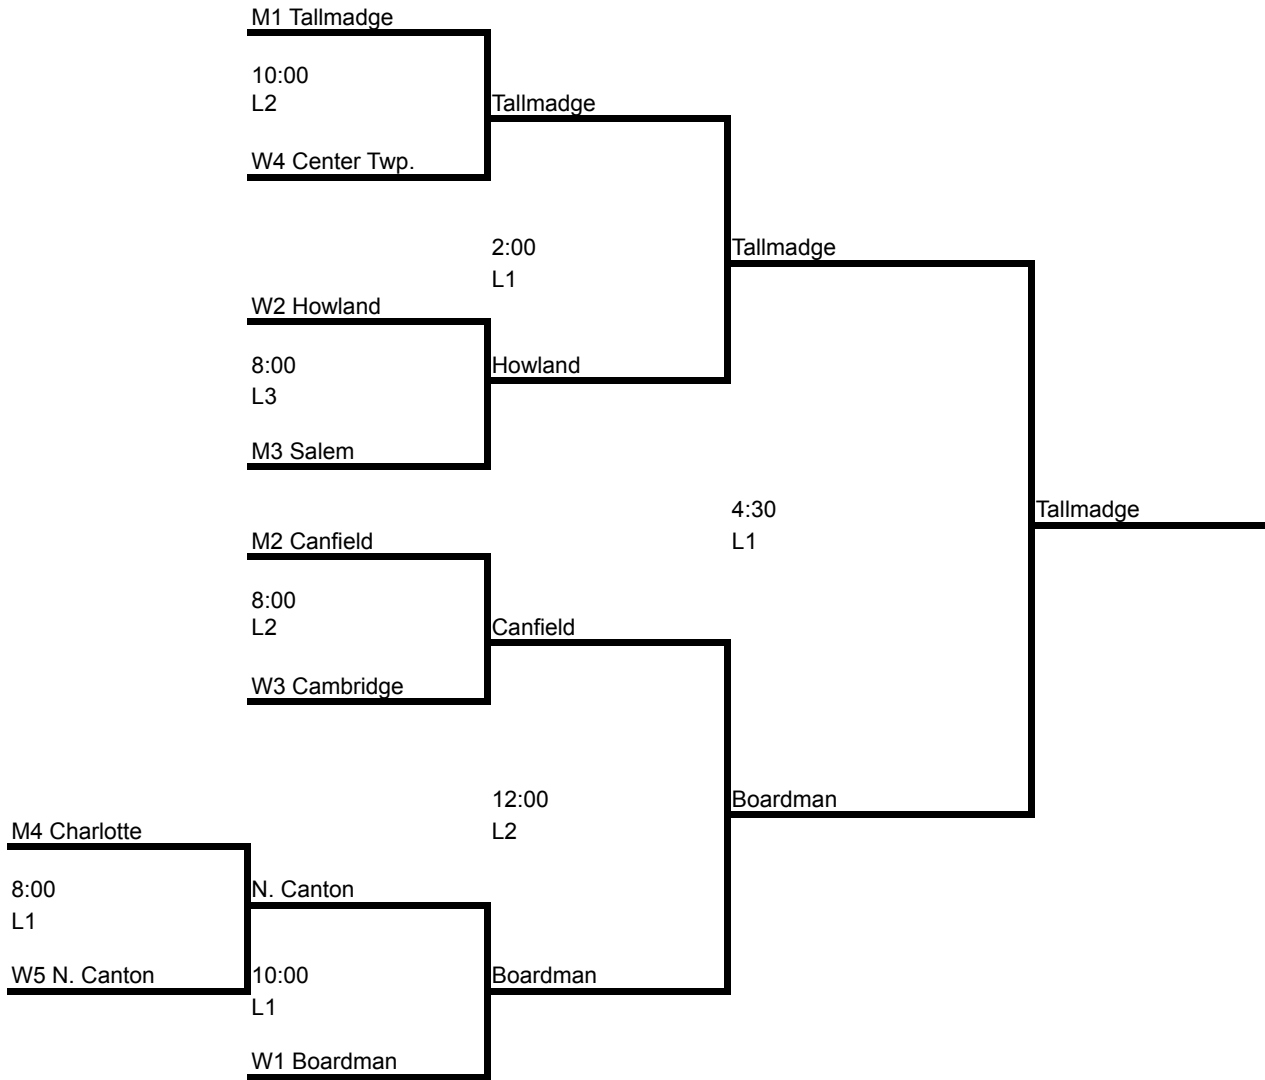

2016 11-12 Division SUNDAY BRACKET

POOL PLAY

Teams

Maroon Division

1. Charlotte
2. Tallmadge
3. Canfield
4. Salem

White Division

5. North Canton
6. Boardman
7. Center TWP
8. Cambridge
9. Howland

Friday Schedule	L1	L2	L3
6:00			3-4
8:00			
Saturday Schedule			
9:00	2-4		
11:00	5-6	7-8	1-2
1:00	7-9		
3:00	6-9	5-8	1-3