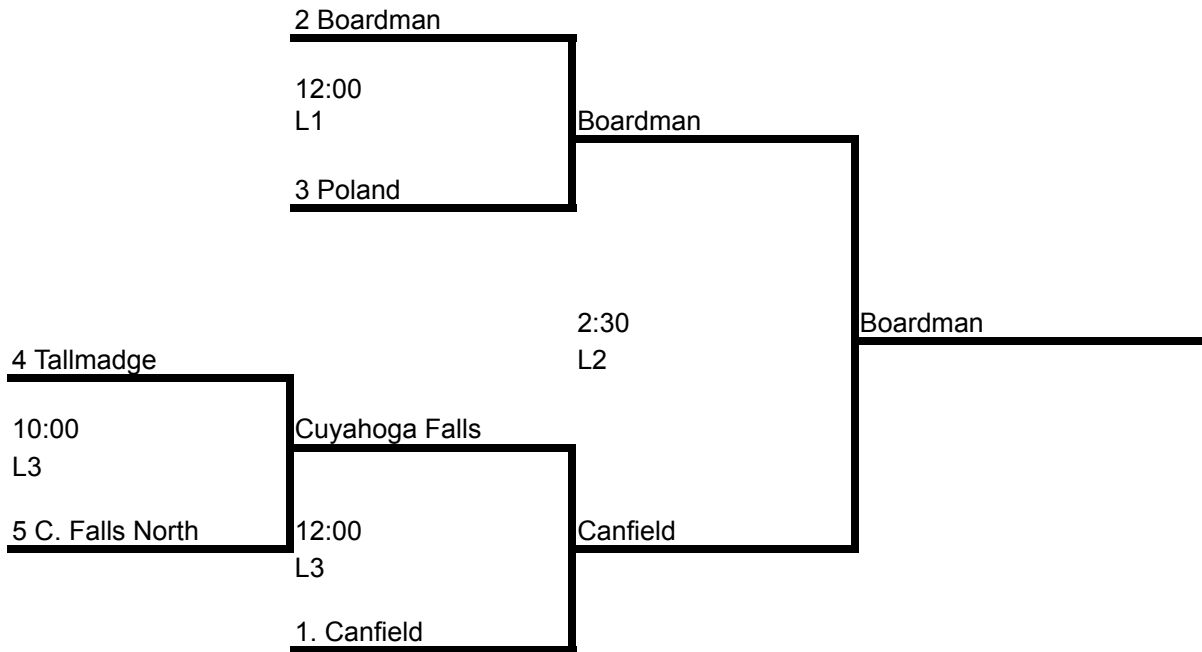

2016 10-11 Division SUNDAY BRACKET

POOL PLAY

Teams

1. Tallmadge
2. Canfield
3. Poland
4. Boardman
5. Cuyahoga Falls North

Friday Schedule	L1	L2	L3
6:00	3-4		
8:00			
Saturday Schedule			
9:00		1-2	3-5
11:00			
1:00		2-5	1-4
3:00			