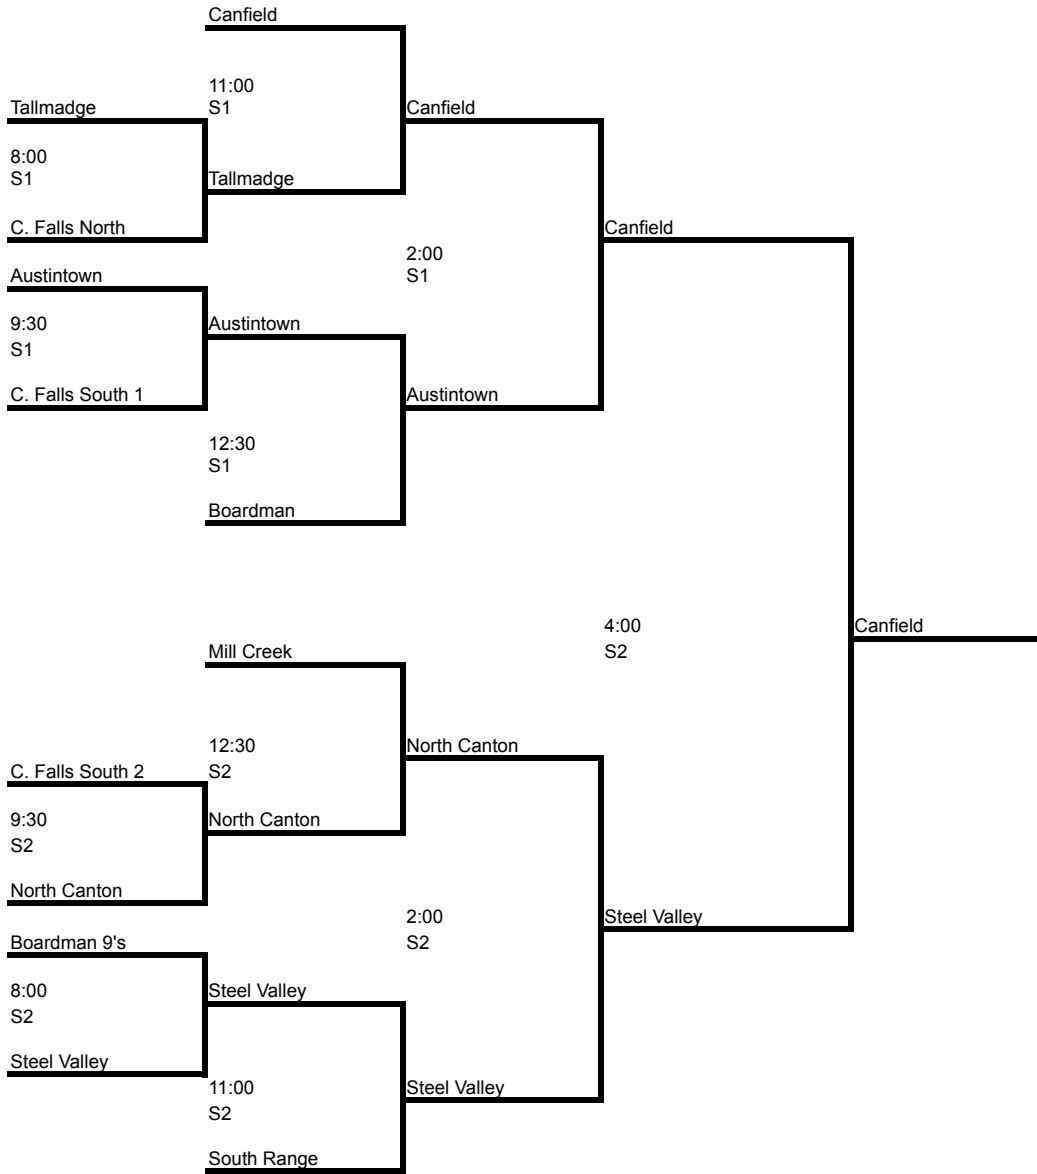

2014 9-10 Division SUNDAY BRACKET

POOL PLAY

Teams

Maroon Division

1. C. Falls North
2. C. Falls South 2
3. Boardman 9's
4. Canfield
5. Austintown
6. Mill Creek

White Division

8. C. Falls South 1
9. Boardman 10's
10. South Range
11. Tallmadge
12. North Canton
13. Steel Valley Phenoms

Friday Schedule	SB1	SB2
6:00		5-6
8:00		8-9
Saturday Schedule		
9:00	3-5	2-4
10:45	13-10	11-12
12:30	6-2	1-3
2:15	8-10	13-12
4:00	9-11	4-1