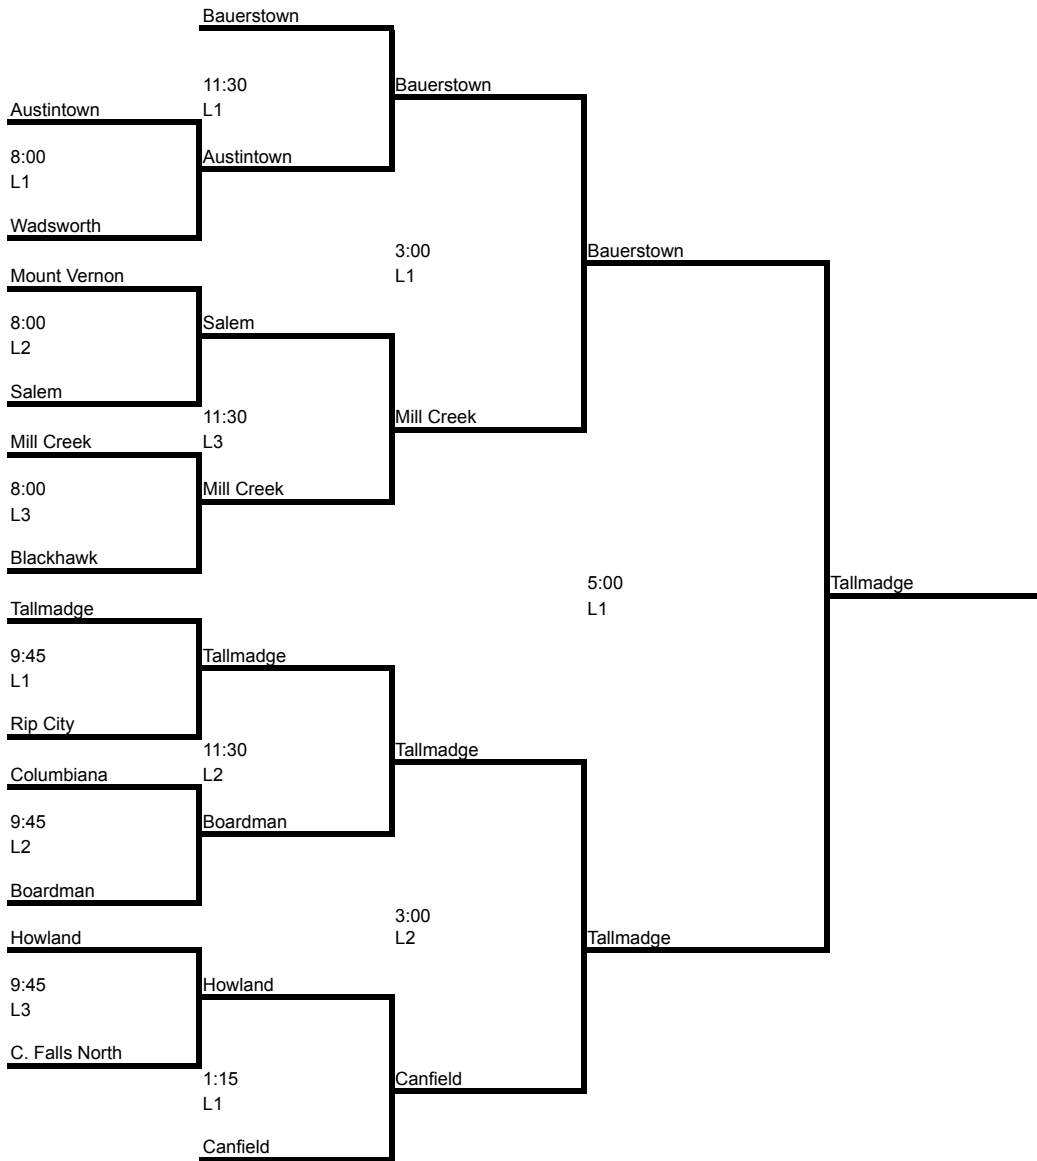

2014 11-12 Division SUNDAY BRACKET

POOL PLAY

Teams:

Maroon Division

1. Howland
2. Mill Creek
3. Rip City
4. Salem
5. Boardman
6. Bauerstown
7. Wadsworth

White Division

8. C. Falls North
9. Austintown
10. Blackhawk
11. Mount Vernon
12. Columbiana
13. Tallmadge
14. Canfield

Friday Schedule	L1	L2	L3
6:00	1-4	8-9	
8:00	2-5		
Saturday Schedule			
9:00	10-13	4-5	1-2
10:45	3-7	11-12	10-14
12:30	9-12	3-6	13-14
2:15	8-11	6-7	