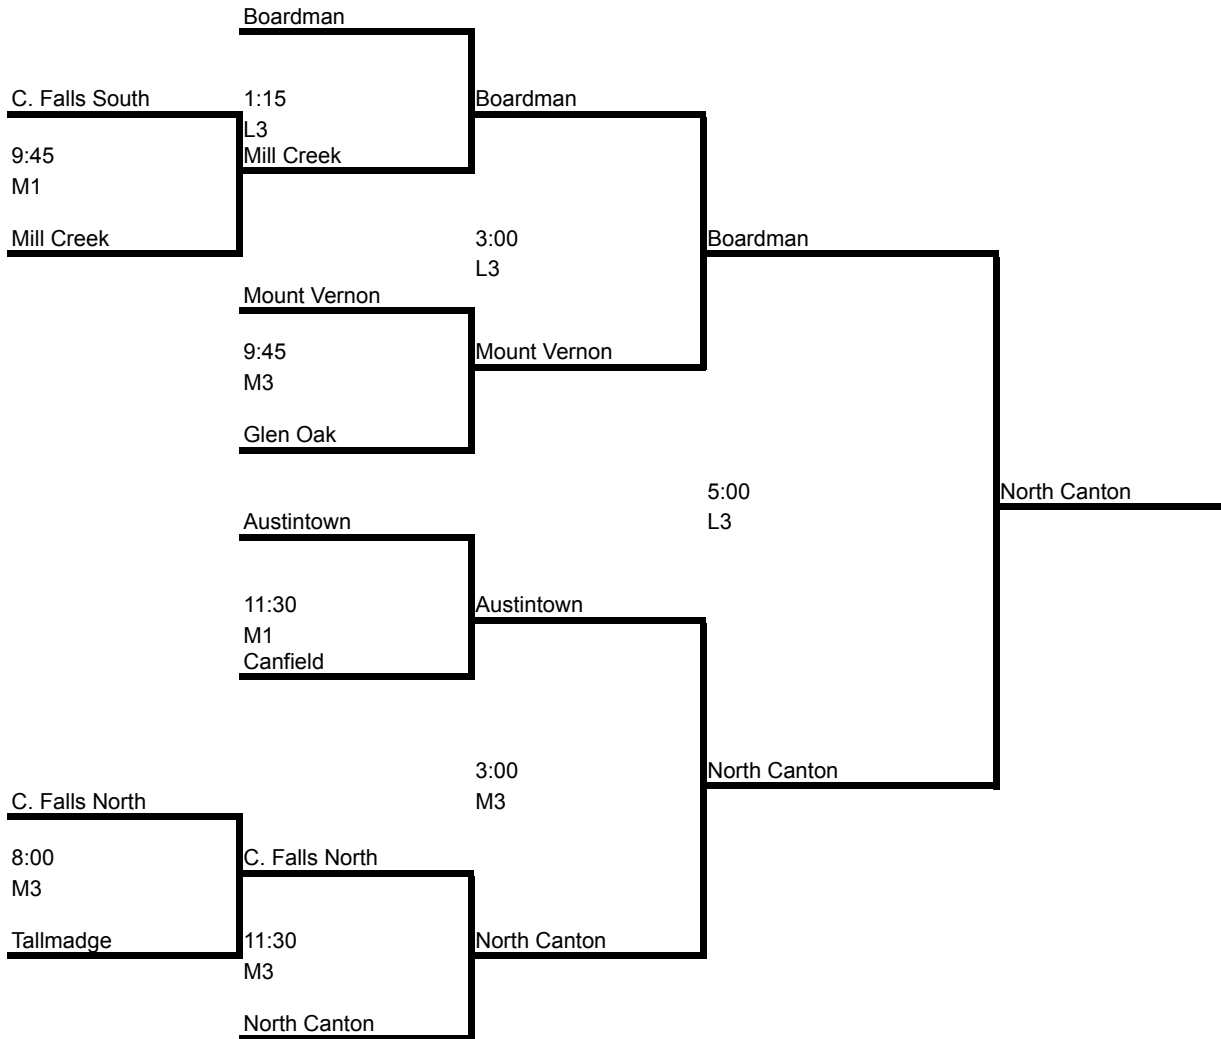

# 2014 10-11 Division SUNDAY BRACKET

## POOL PLAY

#### White Division

7. C. Falls South
8. Canfield
9. North Canton
10. Mount Vernon

Friday Schedule	L1	L2	L3	M1	M3	M6
6:00						
8:00		4-5				
Saturday Schedule						
9:00				1-2	7-8	
10:45				3-6	7-10	
12:30				1-4	9-10	2-3
2:15			8-9		5-6	