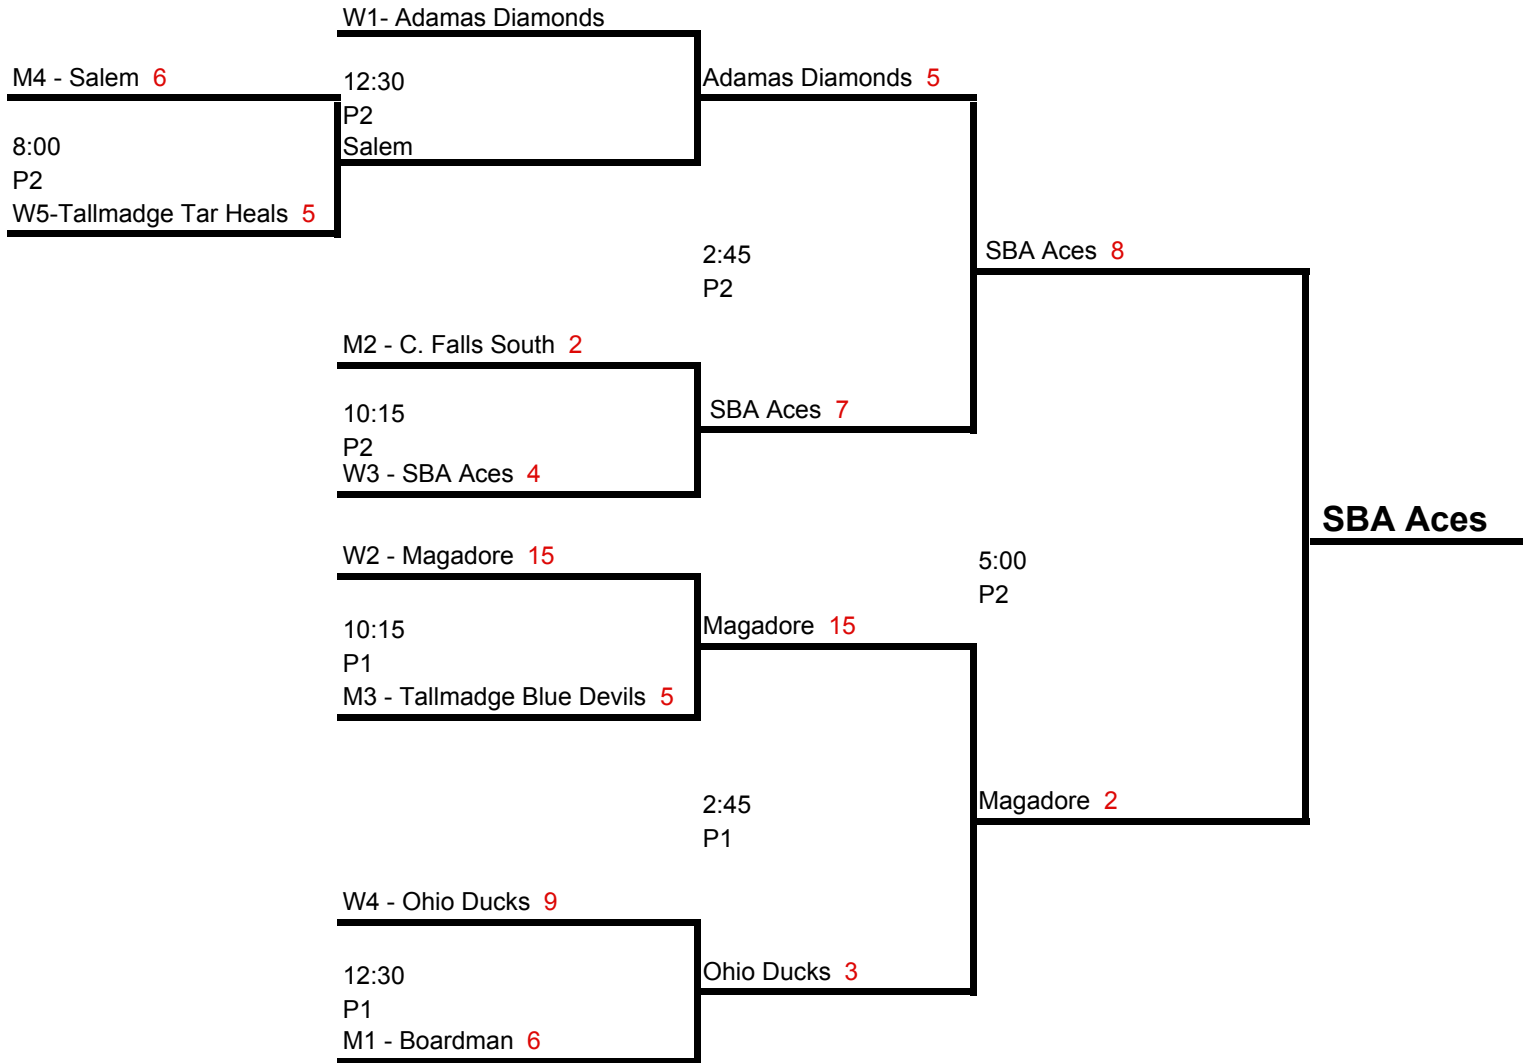

2013 PONY Division SUNDAY BRACKET

POOL PLAY

Teams:

Maroon Division

1. Boardman
2. Tallmadge Blue Devils
3. C. Falls South
4. Salem

White Division

5. Tallmadge Tar Heals
6. Adamas Diamonds
7. Ohio Ducks
8. SBA Aces
9. Magadore

Saturday Schedule	P1	P2
8:00		(21) 1-4 (7)
10:00	(20) 6-7 (3)	(7) 5-8 (17)
12:15	(3) 8-9 (13)	(10) 2-3 (12)
2:30	(8) 6-9 (5)	(2) 5-7 (4)
4:45	(7) 1-3 (2)	(7) 2-4 (1)