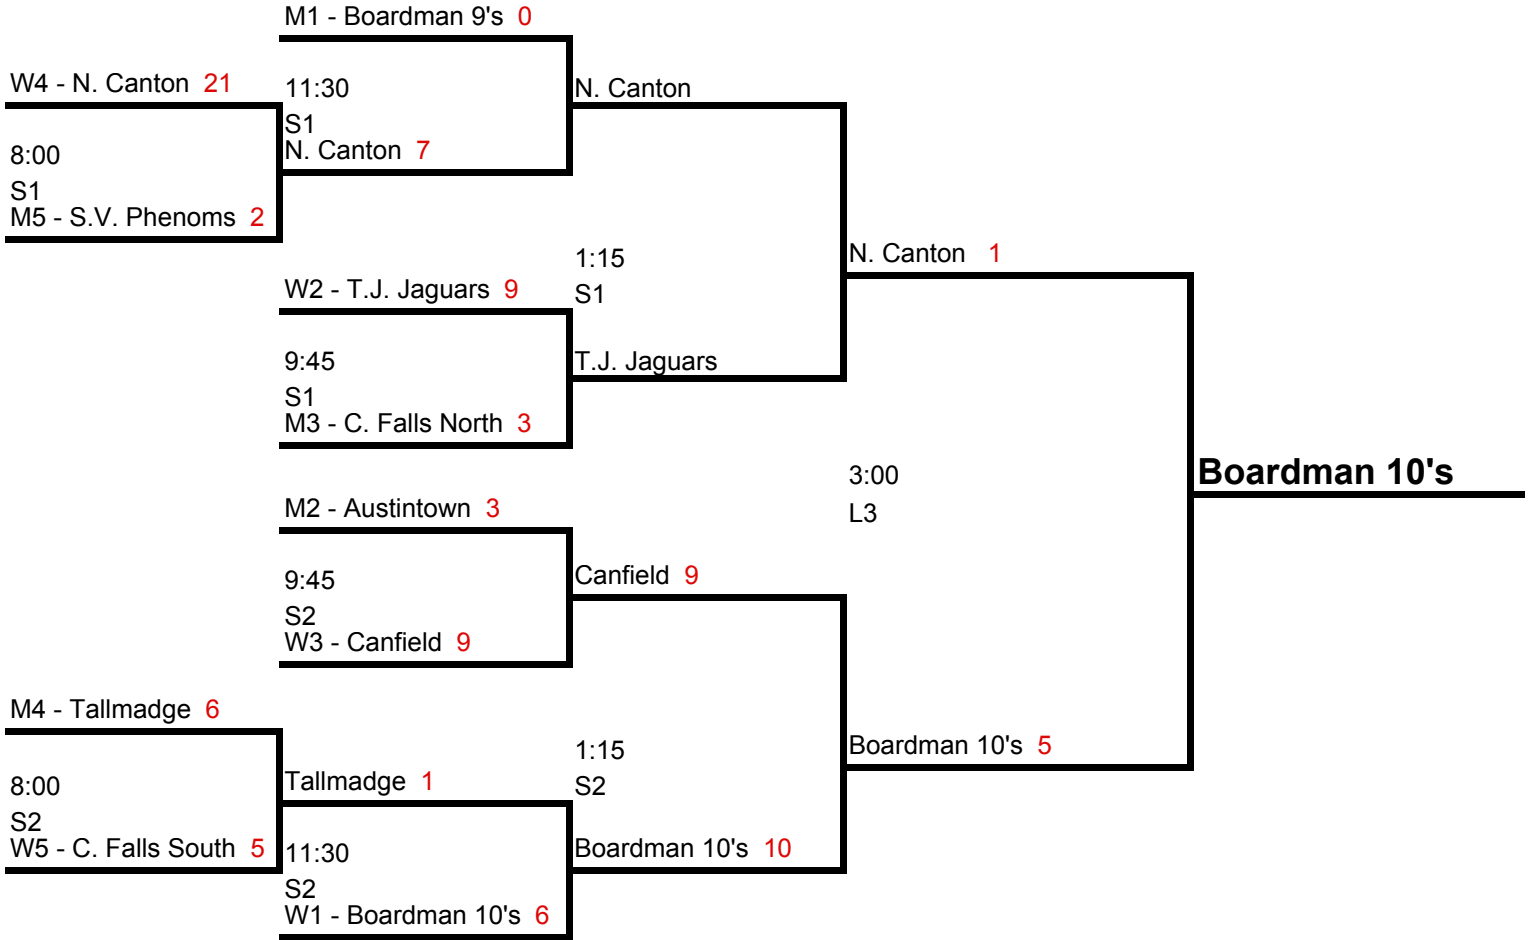

2013 9-10 Division SUNDAY BRACKET

POOL PLAY

Teams

Maroon Division

- Boardman 9's
- C. Falls North
- S.V. Phenoms
- Tallmadge
- Austintown

White Division

- Boardman 10's
- C. Falls South
- N. Canton
- Canfield
- T.J. Jaguars

Friday Schedule	SB1	M1	M3	L3
6:00				(10) 1-3 (0)
Saturday Schedule				
10:00	(3) 2-5 (3)	(10) 8-9 (3)	(3) 1-4 (0)	
11:45	(6) 6-10 (5)		(1) 7-9 (9)	
1:30	(12) 2-3 (7)		(3) 4-5 (18)	
3:15	(9) 8-10 (9)		(26) 6-7 (3)	