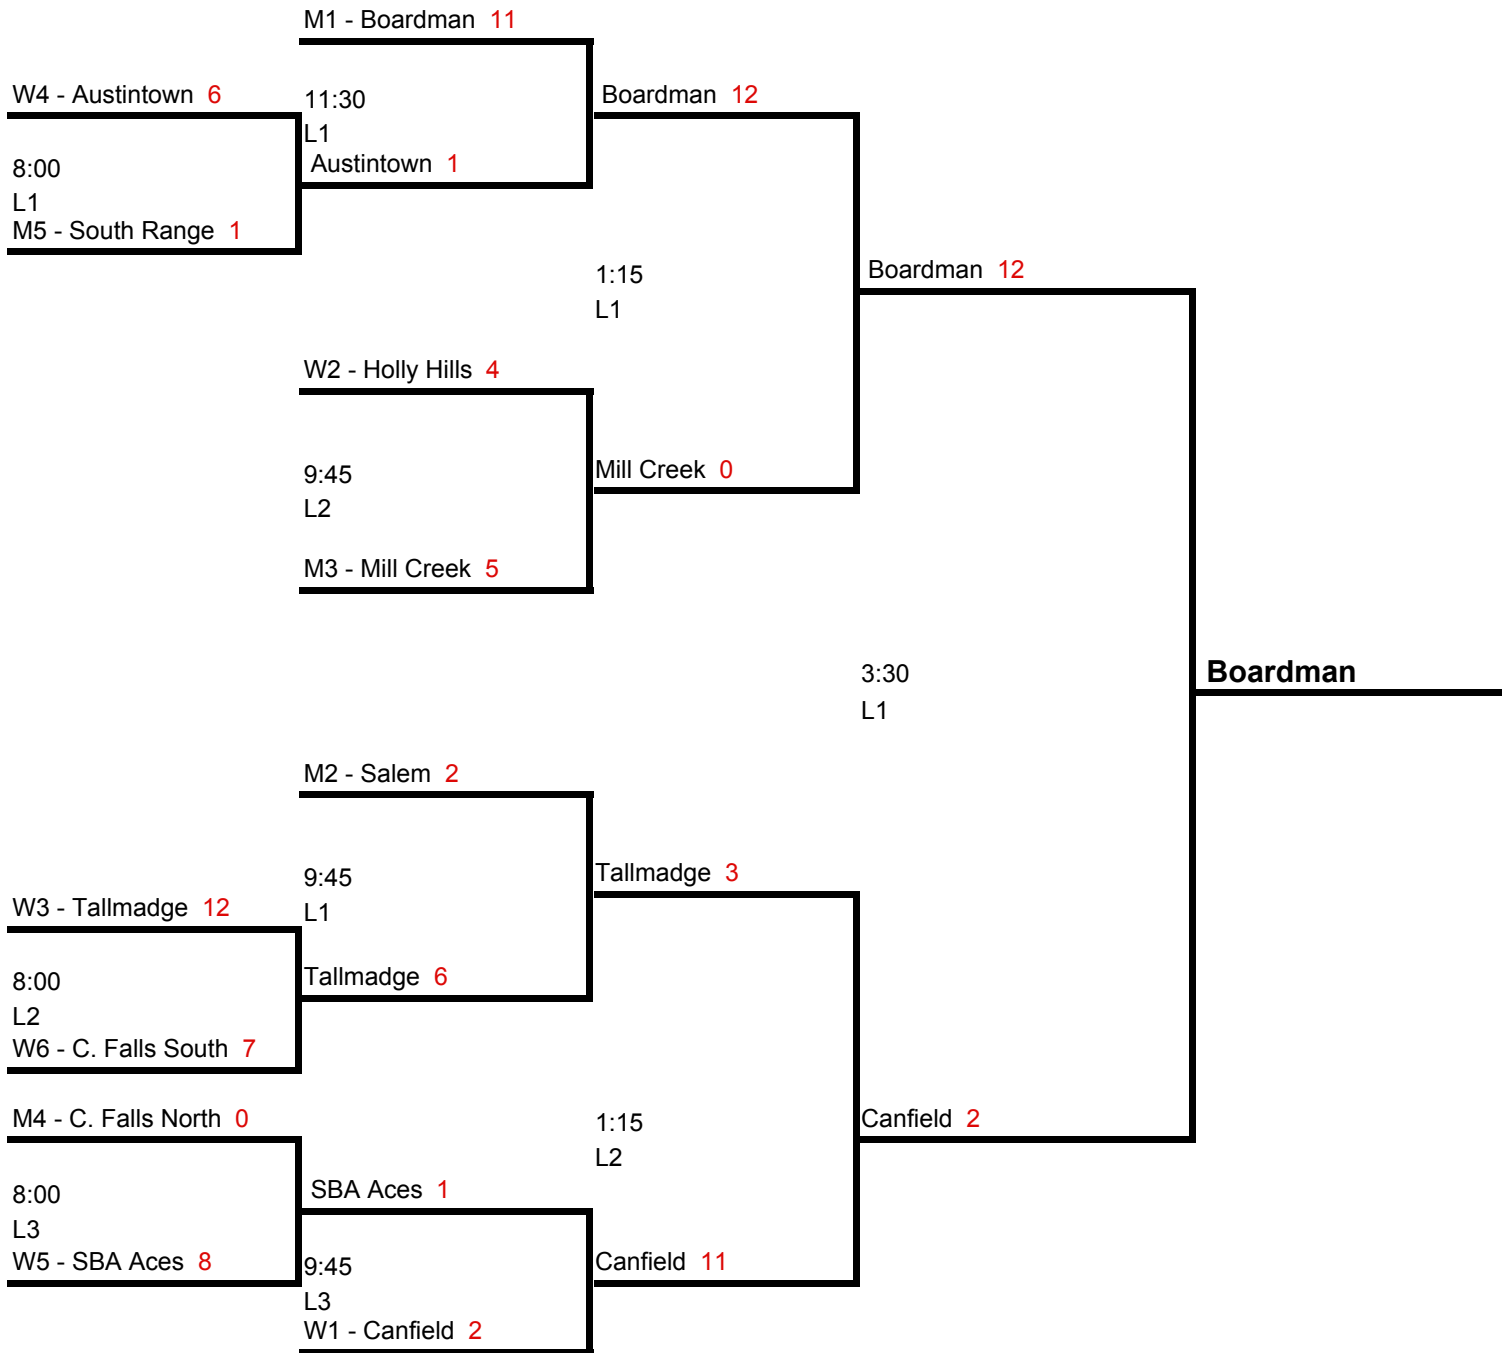

2013 11-12 Division SUNDAY BRACKET

POOL PLAY

Teams:

Maroon Division

1. C. Falls North
2. Boardman
3. South Range
4. Mill Creek
5. Salem

White Division

6. C. Falls South
7. Holly Hills
8. Canfield
9. SBA Aces
10. Austintown
11. Tallmadge

| Friday Schedule | L1 | L2 | L3 |
|--------------------------|--------------|--------------|----------------|
| 8:00 | (22) 2-3 (0) | (8) 9-11 (7) | |
| Saturday Schedule | | | |
| 10:00 | (3) 1-4 (10) | (1) 3-5 (13) | (6) 6-7 (13) |
| 1:30 | (2) 6-8 (13) | (1) 7-10 (2) | (3) 1-5 (5) |
| 5:00 | (11) 8-9 (8) | (4) 2-4 (2) | (2) 10-11 (11) |