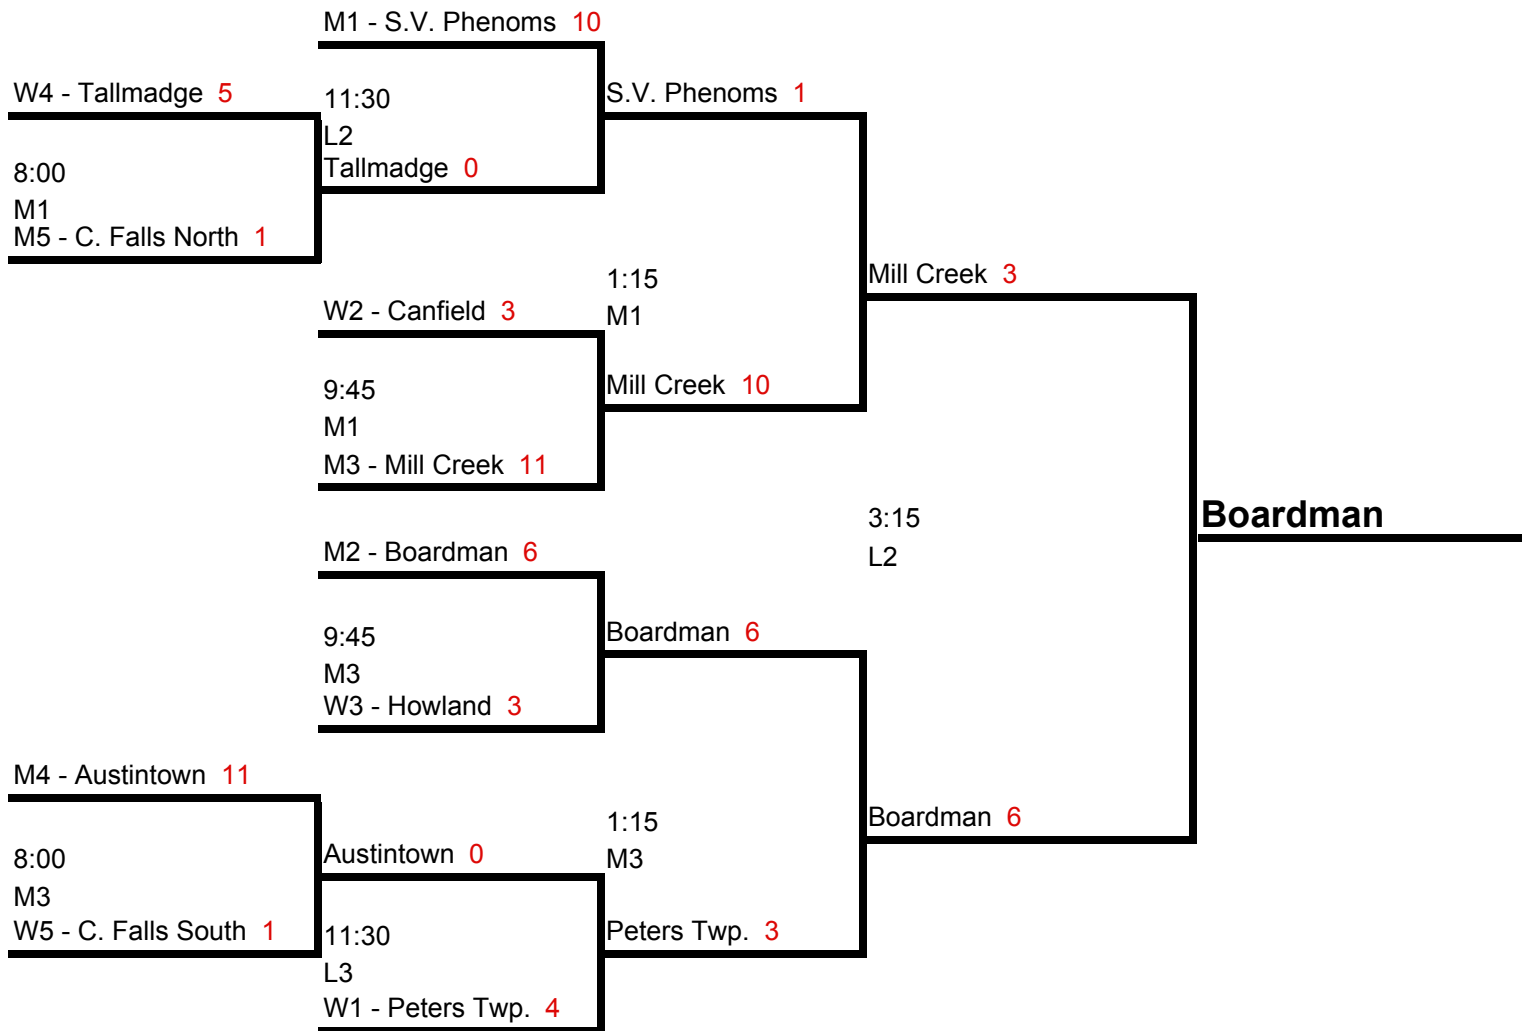

2013 10-11 Division SUNDAY BRACKET

POOL PLAY

Teams

Maroon Division

1. C. Falls North
2. Boardman
3. S.V. Phenoms

4. Austintown
5. Mill Creek

White Division

6. C. Falls South
7. Canfield
8. Peters Twp.
9. Howland
10. Tallmadge

Friday Schedule	L1	L2	L3	M1
6:00	(4) 2-3 (7)	(2) 4-5 (5)		
Saturday Schedule				
11:45	(7) 7-10 (3)	(12) 8-9 (2)	(13) 2-5 (8)	(11) 1-4 (11)
1:30				(1) 6-8 (27)
3:15	(0) 6-7 (30)	(5) 1-3 (12)	(10) 9-10 (3)	