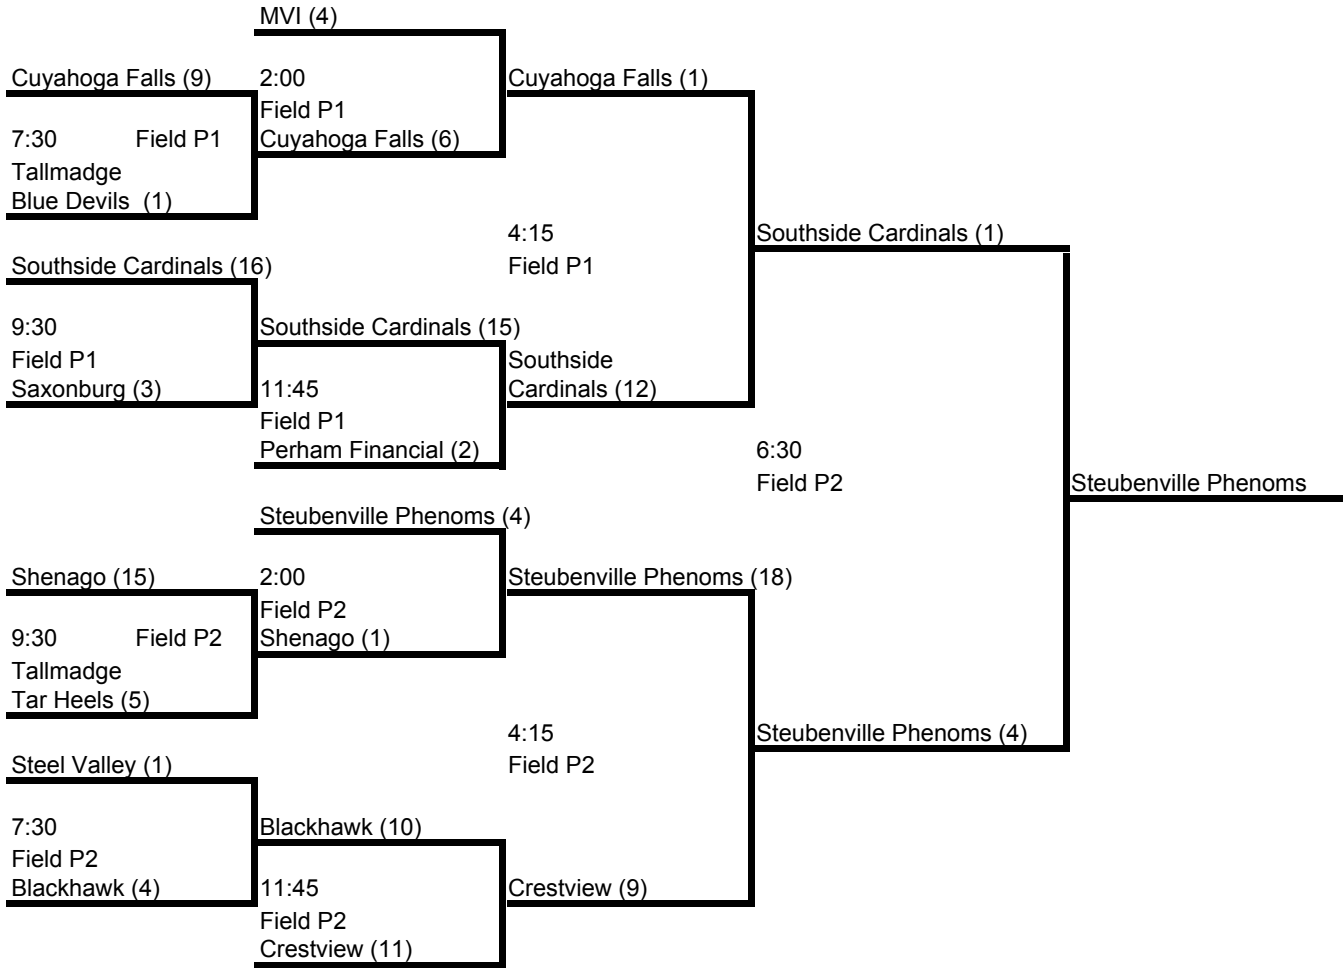

2012 PONY Division SUNDAY BRACKET

•7-1 FINAL

POOL PLAY

Teams:

Maroon Division:

1. Tallmadge Tar Heels	6	0-2/33
2. Steel Valley Phenoms	4	1-1/12
3. Tallmadge Blue Devils	5	0-2/23
4. Steubenville Phenoms	2	2-0/6
5. Southside Cardinals	3	1-1/15
6. MVI	1	2-0/4

White Division:

7. Saxonburg	6	0-2/21
8. Crestview	1	2-0/8
9. Perham Financial	2	2-0/12
10. Blackhawk	4	0-2/18
11. Cuyahoga Falls	5	1-1/13
12. Shenago	3	1-1/14

Friday Schedule	P1	P2
6:00	(9) 8-10 (7)	(10) 9-12 (7)
Saturday Schedule		
8:00	(2) 1-6 (14)	(10) 2-3 (0)
10:15	(9) 9-10 (5)	(4) 11-12 (8)
12:30	(0) 1-4 (19)	(5) 7-11 (10)
2:45	(5) 2-5 (12)	(2) 3-6 (13)
5:00	(1) 7-8 (11)	(10) 4-5 (6)