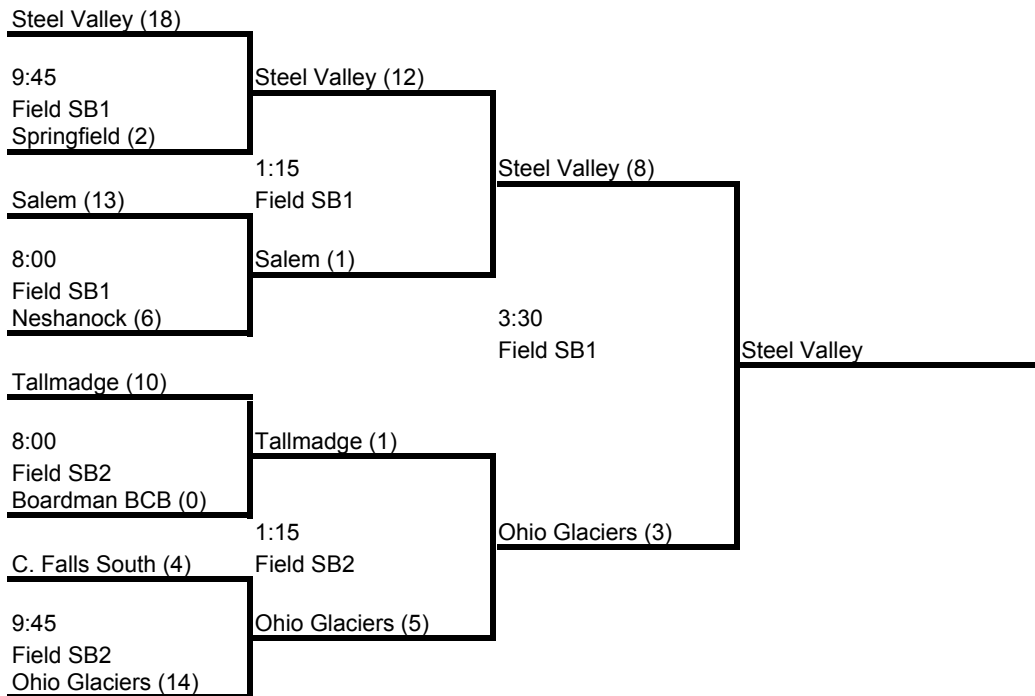

2012 9-10 Maroon/White Division SUNDAY BRACKET

•7-1 FINAL

POOL PLAY

White Division:

1. Steel Valley	1	2-0/9
2. Tallmadge	2	1-1/17
3. C. Falls South	4	0-2/21
4. Neshanock	3	1-1/15

Maroon Division:

5. Boardman BCB	3	0-2/28
6. Ohio Glaciers	1	2-0/5
7. Salem	2	2-0/5
8. Springfield	4	0-2/30

Friday Schedule	SB1	SB2	M1	M3
5:30	(12) 7-8 (2)			
7:15	(18) 6-8 (3)			(12) 2-4 (5)
Saturday Schedule				
9:45			(3) 3-4 (5)	
1:15	(2) 5-6 (12)		(8) 1-2 (7)	
3:00	(18) 1-3 (2)		(3) 5-7 (16)	