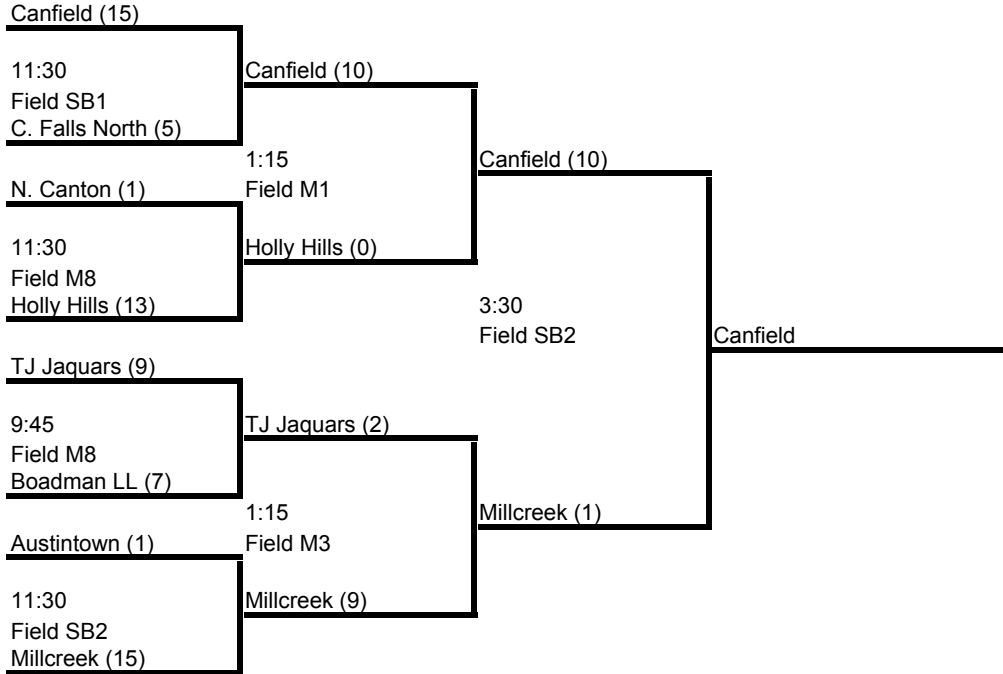

2012 9-10 Gray/Black Division SUNDAY BRACKET

•7-1 FINAL

POOL PLAY

Gray Division:

- 9. Austintown 0-2/25
- 10. TJ Jaquars 1-1/13
- 11. Holly Hills 1-1/17
- 12. Canfield 2-0/2

Black Division:

- 13. Boardman Little League 1-1/13
- 14. North Canton 1-1/19
- 15. C. Falls North 0-2/23
- 16. Mill Creek 2-0/4

Friday Schedule	SB1	SB2	M1	M3
5:30			(1) 11-12 (7)	(10) 13-14 (12)
7:15			(2) 15-16 (12)	
Saturday Schedule				
9:45		(2) 14-16 (9)		(1) 10-12 (8)
1:15		(7) 9-11 (13)		(11) 13-15 (1)
3:00		(5) 9-10 (12)		