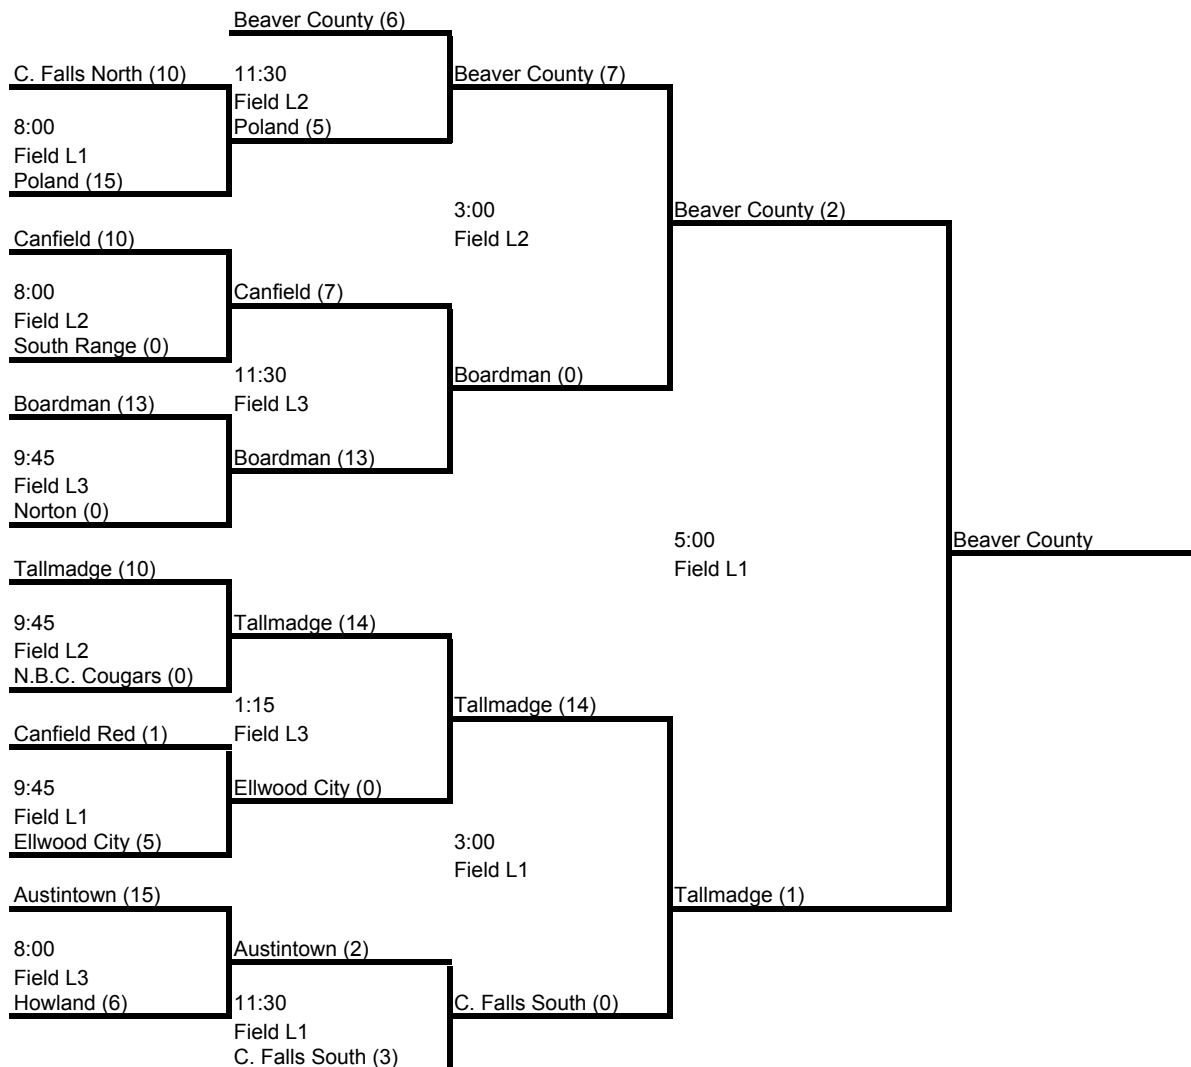

2012 11-12 Division SUNDAY BRACKET

POOL PLAY

Teams:

Maroon Division:

1. Boardman	2	2-0/8
2. C. Falls North	4	1-1/14
3. N.B.C. Cougars	7	0-2/22
4. Canfield Red	3	0-2/15
5. South Range	6	0-2/18
6. C. Falls South	1	2-0/2
7. Howland	5	1-1/28

White Division:

8. Canfield	3	1-1/7
9. Tallmadge	2	2-0/8
10. Norton	7	0-2/25
11. Austintown	4	1-1/7
12. Beaver County	1	2-0/2
13. Ellwood City	6	0-2/24
14. Poland	5	1-1/18

Friday Schedule	L1	L2	L3
5:30			
7:15	(0) 4-6 (10)	(7) 13-14 (12)	(4) 9-11 (3)
9:00	(11) 1-2 (8)	(12) 12-13 (2)	
Saturday Schedule			
11:30	(5) 8-9 (7)	(3) 10-11 (7)	(11) 12-14 (2)
1:15	(16) 1-3 (0)	(23) 6-7 (2)	(5) 4-5 (1)
3:00	(18) 8-10 (0)	(5) 3-7 (6)	(3) 2-5 (1)