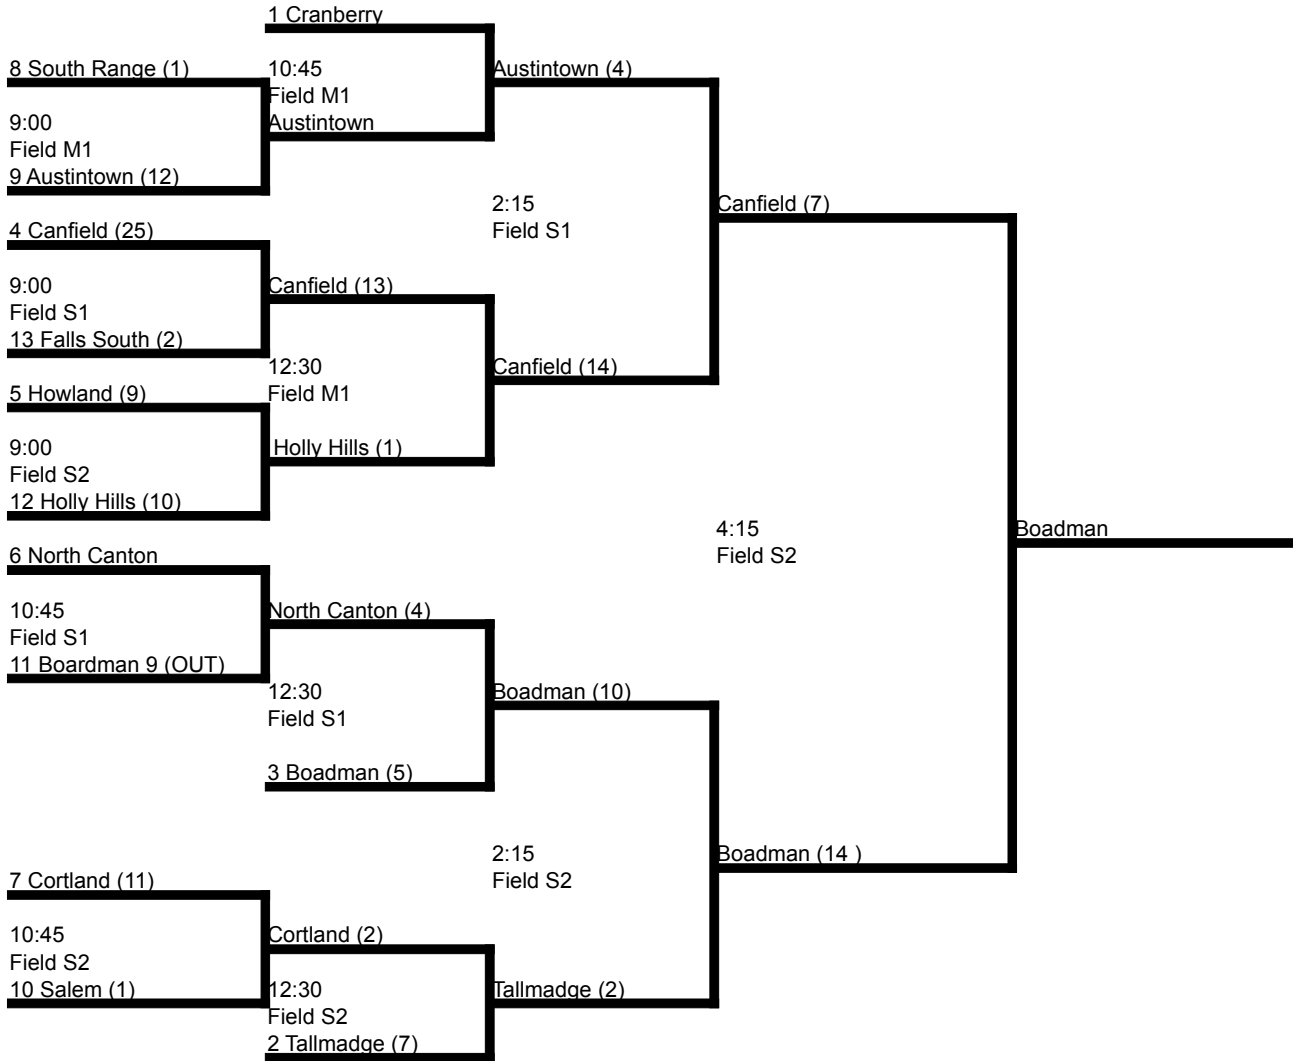

# 9-10 Division SUNDAY BRACKET \*\*FINAL

**Teams:**

1. South Range	1-1   18
2. North Canton	1-1   11
3. Cranberry	2-0   1
4. Cortland	1-1   13
5. Tallmadge	2-0   4
6. Salem	0-2   12
7. Holly Hills	0-2   25
8. Austintown	0-2   12
9. Boardman 9's	0-2   19
10. Boardman	2-0   4
11. Howland	2-0   12
12. Canfield	2-0   5
13. Cuyahoga Falls South	0-2   41

Friday Schedule	M1	S1	S2
5:30		(4) 1-10 (9)	(2) 8-11 (3)
7:15			(3) 7-12 (10)
9:00			(14) 4-9 (1)
Saturday Schedule			
9:00	(14) 12-13 (2)	(15) 5-7 (4)	(9) 2-8 (8)
10:45	(23) 1-13 (9)	(10) 4-11 (12)	(1) 2-3 (3)
12:30			(12) 5-6 (0)
2:30		(5) 3-9 (0)	(0) 6-10 (2)