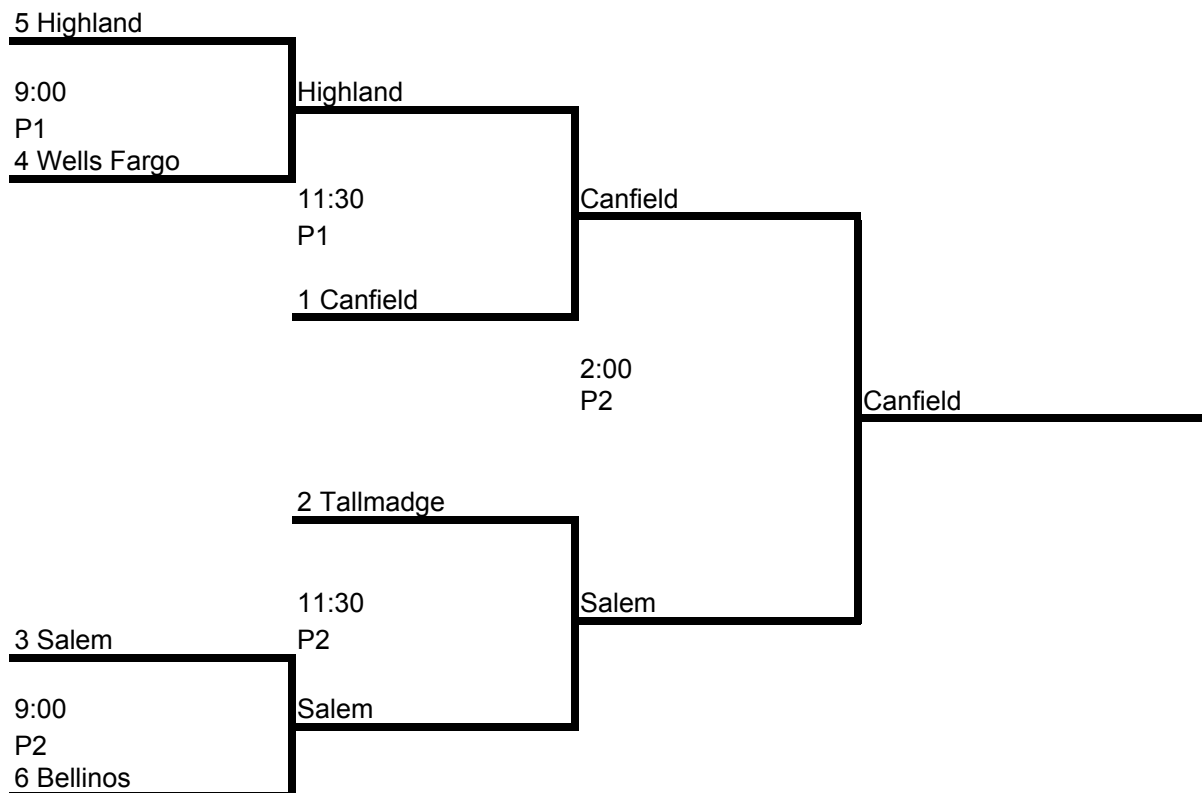

# PONY SUNDAY BRACKET

## Teams:

1. Salem
2. Wells Fargo
3. Canfield
4. Highland Hornets
5. Tallmadge
6. Bellinos

Friday Schedule	P1	P2
6:45		
8:30		
Saturday Schedule		
8:00	5(11) vs. 6(1)	1(9) vs. 2(9)
10:30	2(6) vs. 5(8)	3(6) vs. 4(4)
1:00	1(11) vs. 4(8)	
3:30	3(21) vs. 6(2)	