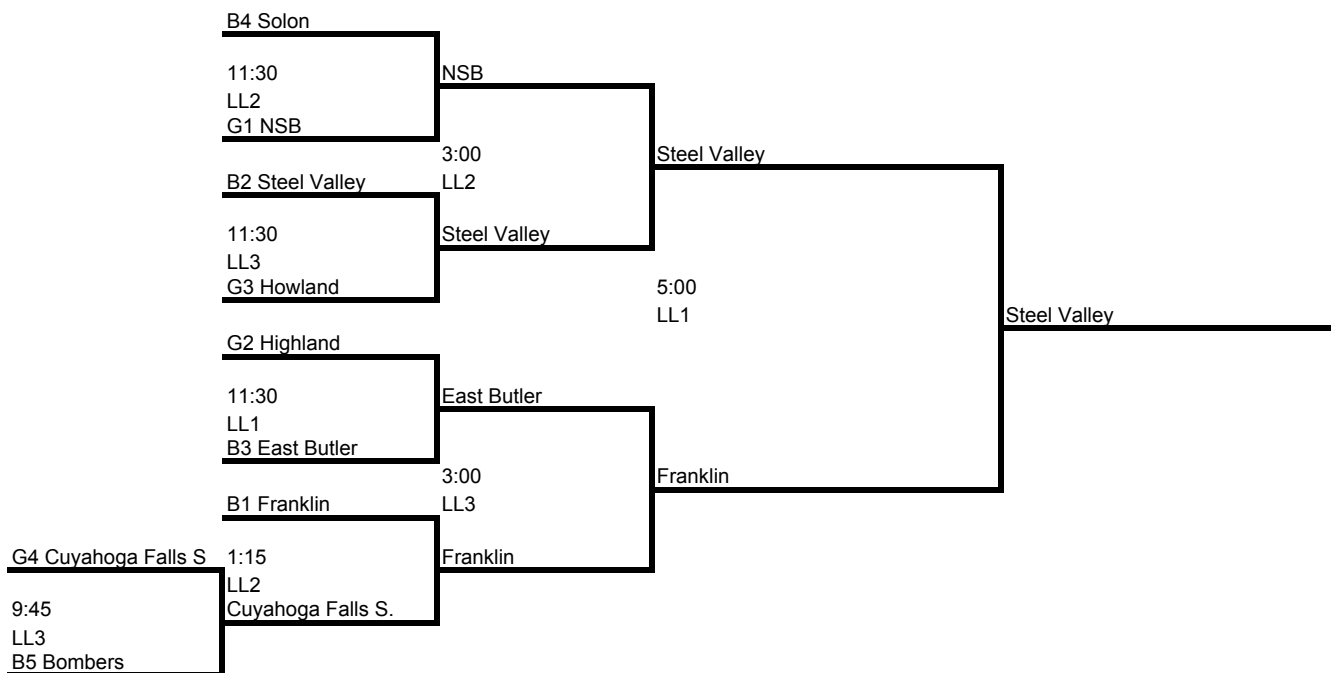

11-12 Grey/Black Division SUNDAY BRACKET

Teams:

Grey Division:

- 9. Howland
- 10. Cuyahoga Falls South
- 11. Highland Hornets
- 12. NSB

Black Division:

- 13. Bombers
- 14. Steel Valley
- 15. Solon
- 16. East Butler
- 18. Franklin

Friday Schedule	LL1	LL2	LL3	M8
6:45				
8:30		9(20) vs. 10(1)		
Saturday Schedule				
9:00			13(0) vs. 14(12)	
11:00	11(11) vs. 12(13)		15(2) vs. 16(12)	9(1) vs. 18(13)
1:00	9(4) vs. 11(5)		14(21) vs. 16(5)	13(1) vs. 18(26)
3:00	13(1) vs. 15(3)	10(9) vs. 12(11)		