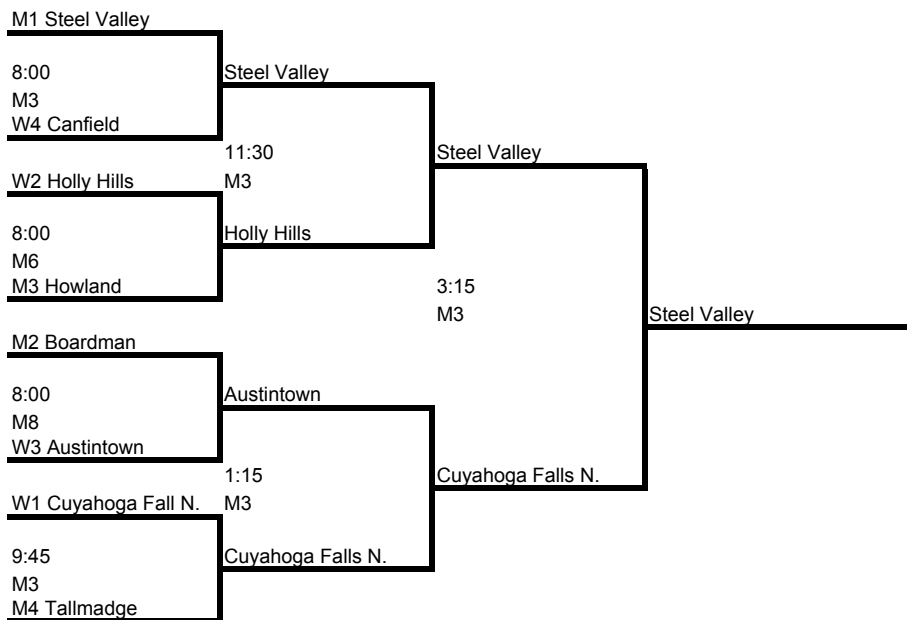

# 10-11 Maroon/White Division SUNDAY BRACKET

**Teams:**

**Maroon Division:**

1. Boardman
2. Tallmadge
3. Howland
4. Steel Valley

**White Division:**

5. Holly Hills
6. Austintown
7. Cuyahoga Falls North
8. Canfield

Friday Schedule	LL1	LL2	M1	M3	M6
5:00	1(10) vs. 2(4)	3(1) vs. 4(6)			
6:45				5(8) vs. 6(6)	
Saturday Schedule					
9:00				1(5) vs. 3(5)	6(13) vs. 8(3)
11:00			5(6) vs. 7(10)		
1:00			7(14) vs. 8(9)	2(1) vs. 4(23)	