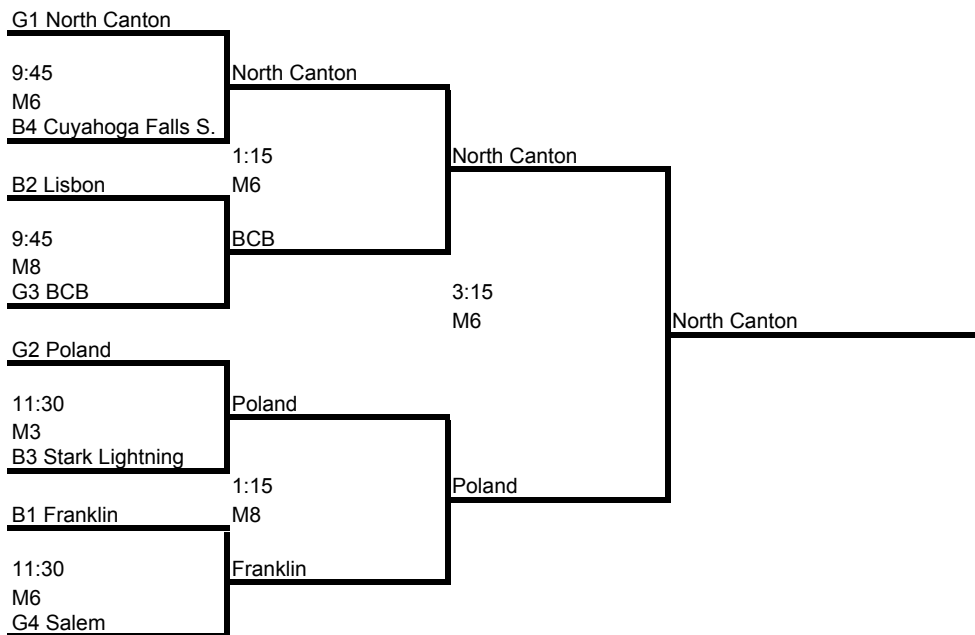

10-11 Grey/Black Division SUNDAY BRACKET

Teams:

Grey Division:

- 9. Poland
- 10. Salem
- 11. North Canton
- 12. BCB

Black Division:

- 13. Stark Lightning
- 14. Lisbon
- 15. Cuyahoga Falls South
- 16. Franklin

Friday Schedule	LL3	M1	M3	M6
5:00	9(11) vs. 10(1)			
6:45		13(1) vs. 14(2)		
Saturday Schedule				
9:00		13(9) vs. 15(8)		
11:00			11(10) vs. 12(1)	14(4) vs. 16(5)
1:00				15(3) vs. 16(14)
3:00		10(8) vs. 12(9)	9(2) vs. 11(12)	