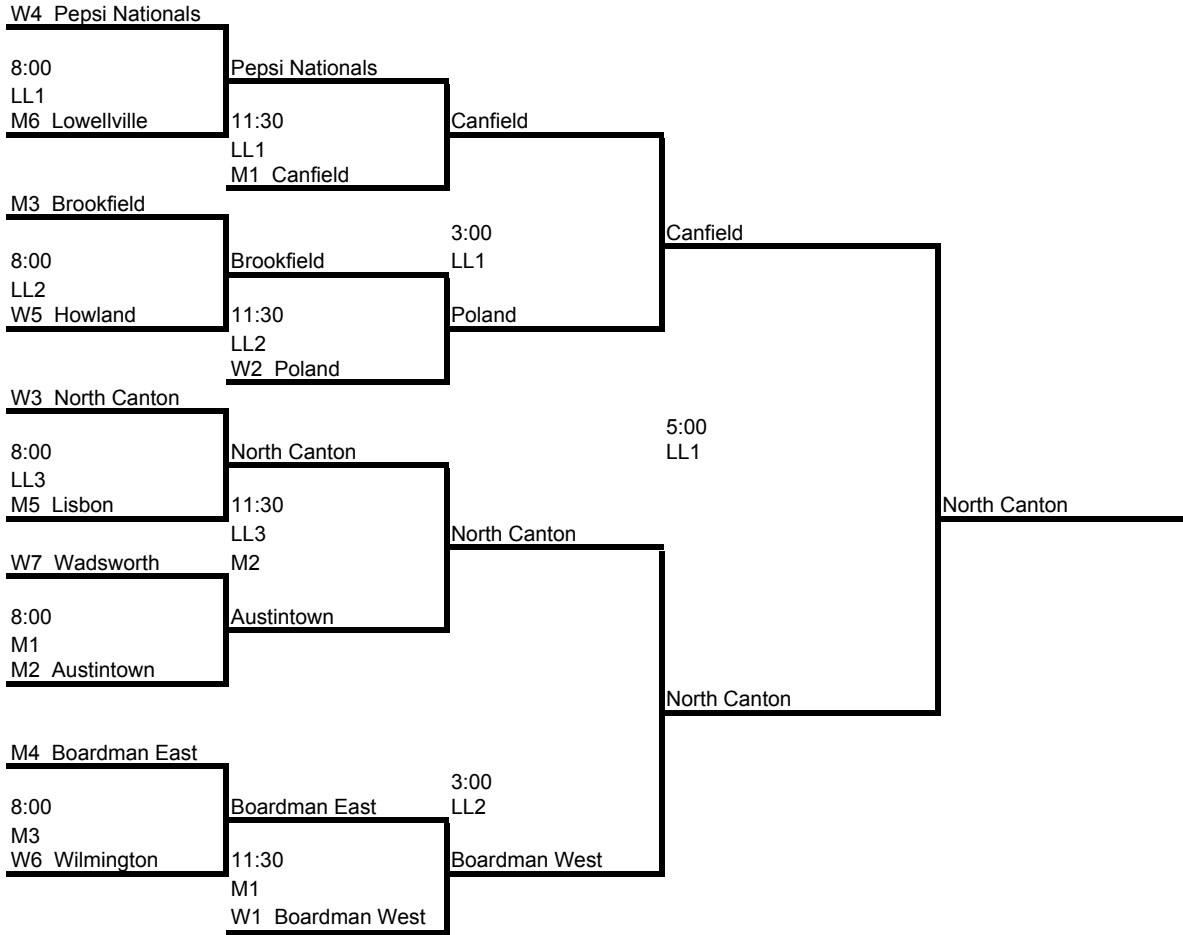

11-12 Division SUNDAY BRACKET

Teams:	Wins	Loses	Runs Against	Runs Scored	Sunday Seed
White Division					
W1 Howland	1	1	5-3	2-7	5
W2 Boardman West	2	0	0-1	3-3	1
W3 Wilmington	0	2	3-7	0-3	6
W4 Poland	2	0	2-0	9-13	2
W5 Pepsi Nationals	1	1	2-9	5-2	4
W6 Wadsworth	0	2	3-13	1-0	7
W7 North Canton	2	0	2-2	11-5	3
Maroon Division					
M7 Lisbon	0	2	8-9	0-2	5
M8 Boardman East	1	1	7-2	4-9	4
M9 Canfield	2	0	0-3	8-6	1
M10 Austintown	2	0	4-2	7-20	2
M11 Lowellville	0	2	26-20	0-2	6
M12 Brookfield	1	1	0-6	26-3	3