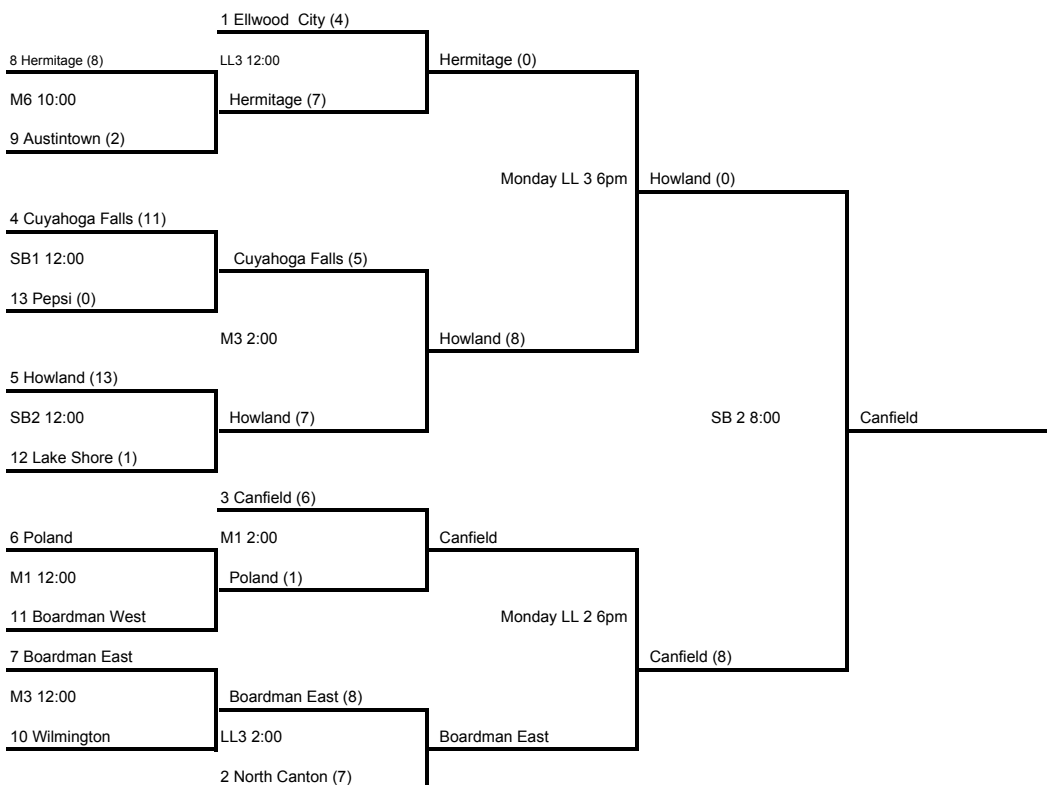

2008 10-11 Division

Team #	Team Name	Wins	Losses	Runs against	Runs scored
1	North Canton	2	0	2, 0	9, 5
2	Ellwood City	2	0	0, 1	12, 11
3	Cuyahoga Falls	2	0	4, 2	10, 12
4	Howland	1	1	6, 5	1, 7
5	Austintown	1	1	10, 7	4, 9
6	Wilmington	0	2	7, 7	2, 5
7	Lake Shore	0	2	12, 11	2, 1
8	Boardman East	1	1	2, 13	7, 3
9	Boardman West	0	2	14, 9	2, 7
10	Poland	1	1	9, 2	2, 14
11	Pepsi	0	2	12, 12	0, 2
12	Canfield	2	0	1, 3	6, 13
13	Hermitage	1	1	15, 2	0, 12

Sunday Games

Game Time	Friday	LL2	LL3	SB1	SB2	M1	M3	M6
6:00								
8:00								
						(x) = Score		
8:00	Saturday							
10:00		(9) 1-10 (2)						
12:00			(2) 9-10 (14)	(10) 3-5 (4)		(1) 4-12 (6)	(2) 6-8 (7)	
2:00		(15) 1-13 (0)	(12) 2-11 (0)	(12) 3-7 (2)	(7) 4-6 (5)	(9) 5-9 (7)	(3) 8-12 (13)	
4:00		(2) 11-13 (12)	(11) 2-7 (7)					